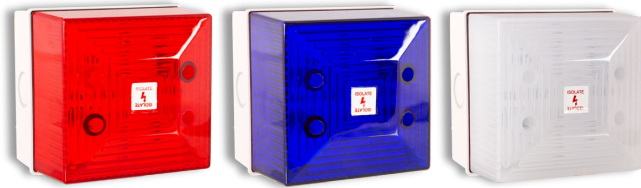

MOFLASH
SIGNALLING

Yodalarm 80 Super IP66

Up to 120dB

2 stages alarm & 32 selectable tones.
Independently Selectable 2nd Stage

Multi-purpose audible signaling device
high output designed for use in industrial
& marine application.

Approved EN54 Pt:3 Fire

Audible signals
Electronic Sirens

Beacon Product Range

FL40

Available in

Red (RAL 3001) or White (RAL 9003)

ABS Flame Retardant

Features

Yodac Beacon IP65

Xenon 5J or 2.5J option

Flashing

Cost effective solution alarm device for fire alarm systems.

Approved

Visual Signals Beacon

SD40 - FD40

Single