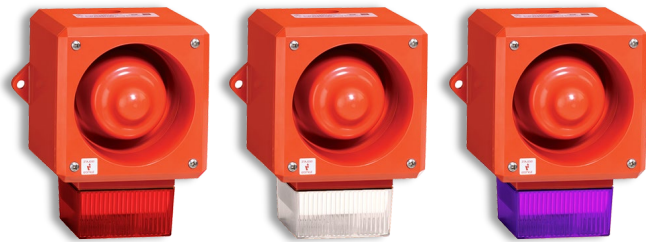

YL50

Available in

Red (RAL 2002)

ABS Flame Retardant

Features

Yodalight 50 IP66

25 LED array

Xenon 5J or 2.5J option

Up to 112dB

Flashing or Static (25 LED version)

2 stages alarm & 32 tones

Independently Selectable 2nd Stage

Approved EN54 Pt:3 Fire & MED

Combination signals Electronic Sirens