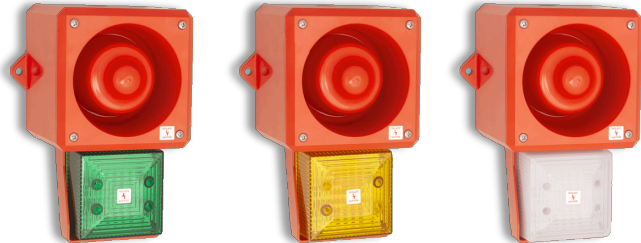

Available in

Red (RAL 2002)

ABS Flame Retardant

Features

Yodalight 50 Hi Vis IP66

12 LED or 25 LED array for 24vDC
25 LED array for 48vDC, 115 & 230vAC

Up to 112dB

Flashing or Static (25 LED version)
2 stages alarm & 32 tones
Independently Selectable 2nd Stage

Approved EN54 Pt:3 Fire & MED

Combination signals Electronic Sirens