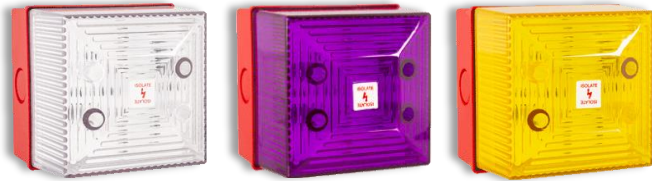

SD40 - FD40

Single

Available in

Red (RAL 3001) or White (RAL 9003)

ABS Flame Retardant

Features

Yodac Beacon IP65

12 LED array

Static or Flashing

Can be used to alert, warn or draw attention to an event or for a status indication.

Approved

Visual Signals Beacon